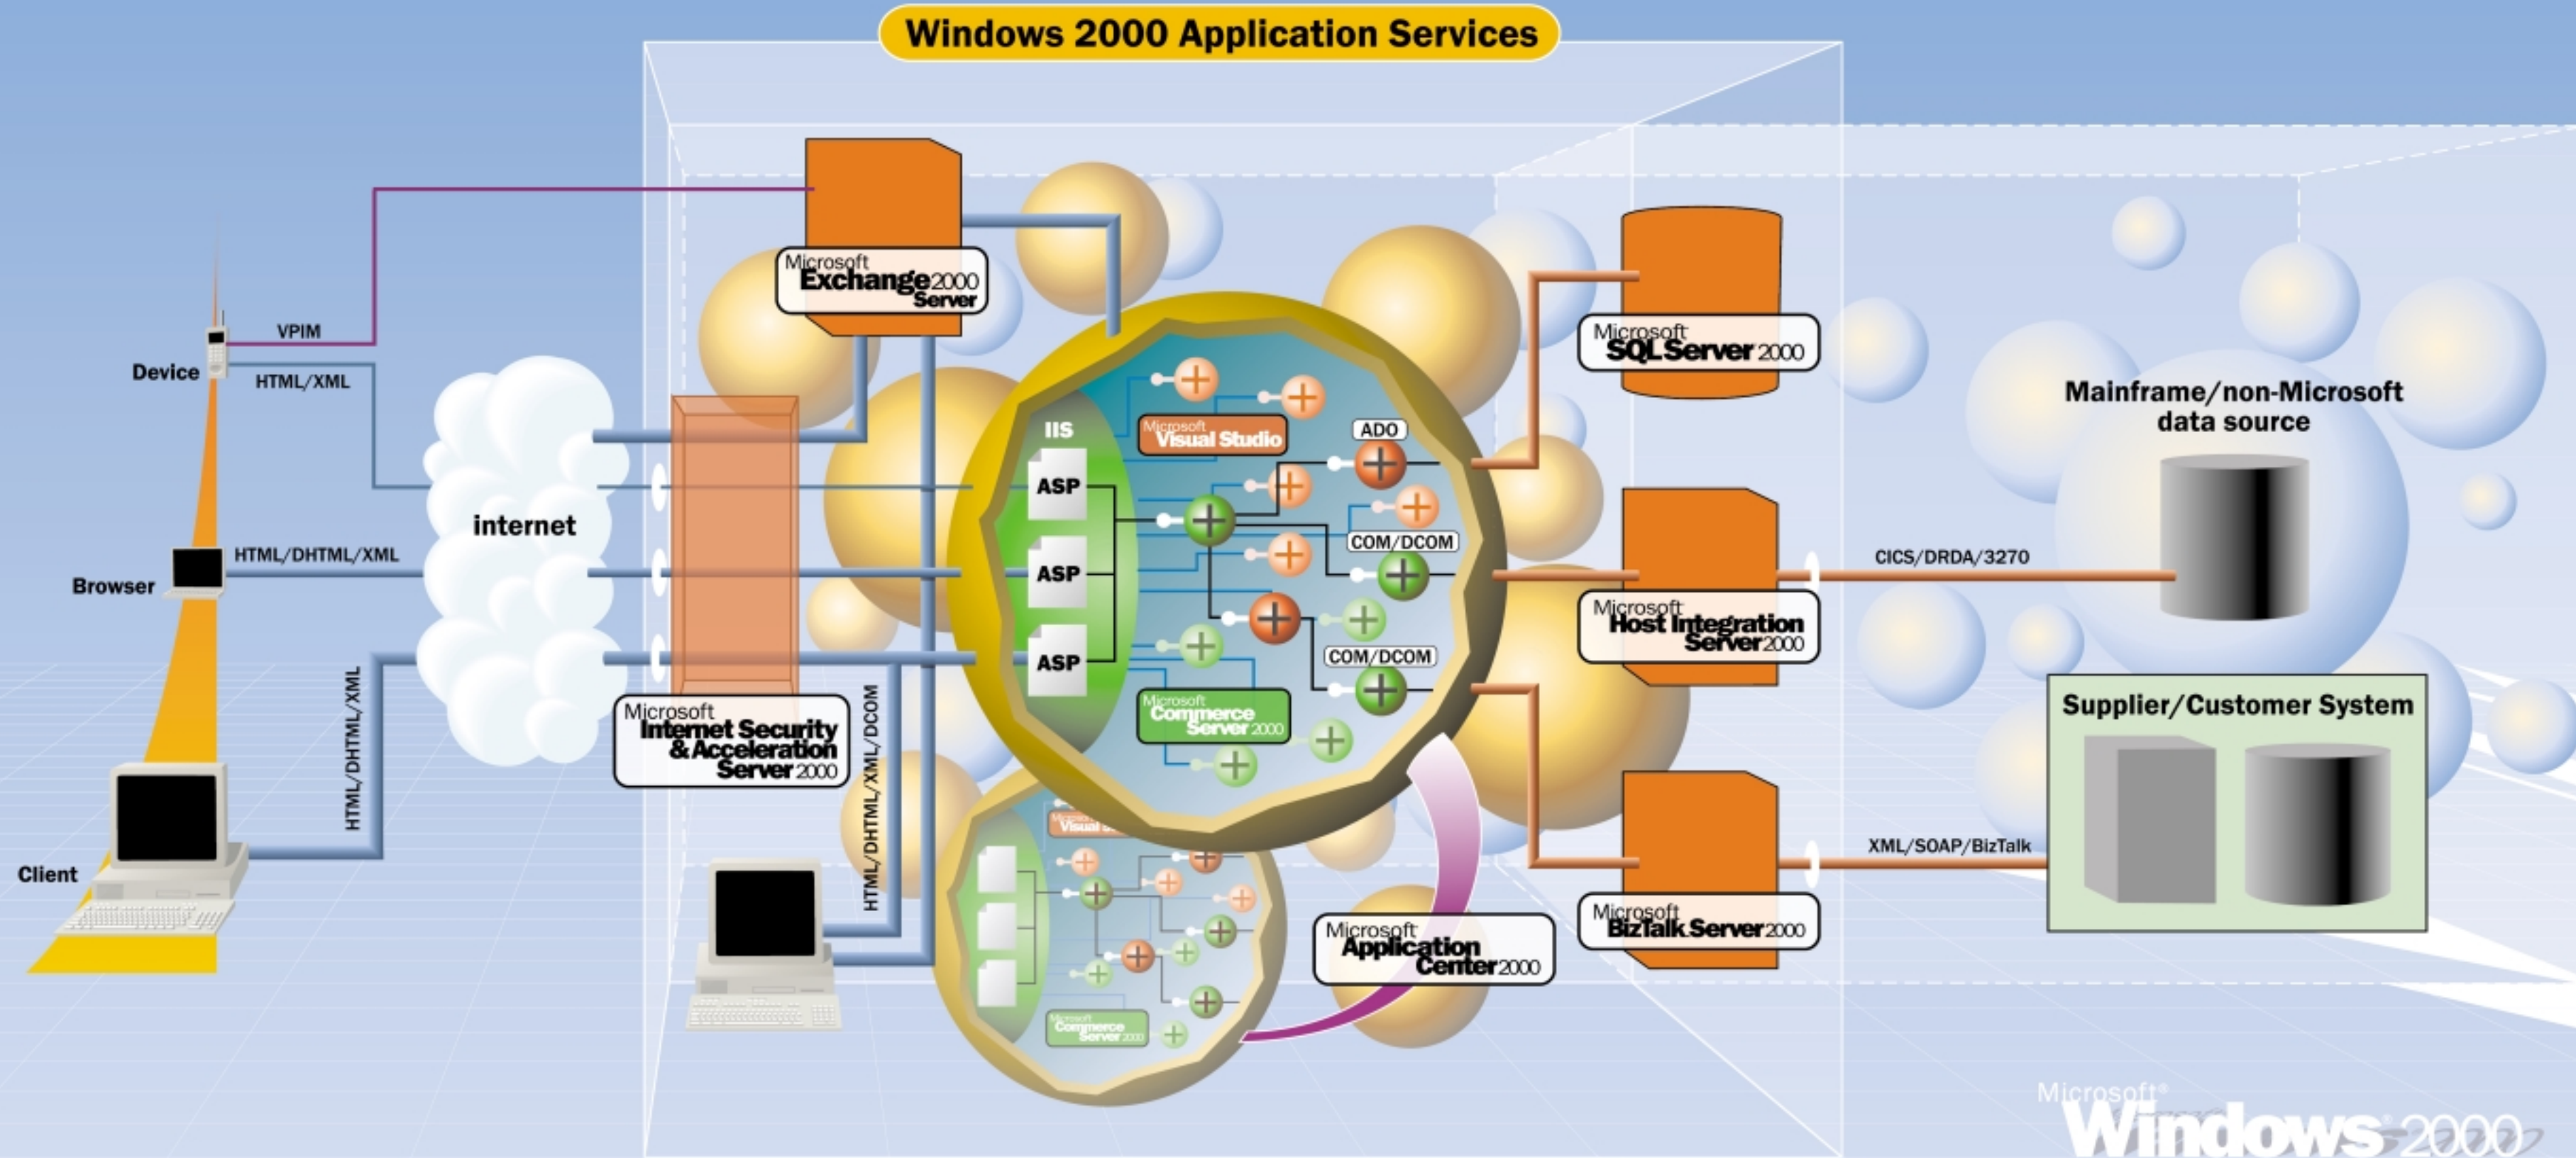

Microsoft® Windows® DNA 2000

Windows® DNA is Microsoft's platform for building and deploying interoperable Web applications that get to market quickly – from high-traffic e-commerce Web sites to corporate intranets to enterprise supply chain integration. It's the result of the company's work on reinventing itself in order to meet the challenges of the Internet-enabled business environment.

The core of Windows DNA is Microsoft® Windows® 2000 Server, an operating system and application server with built-in Internet services that enable developers to focus on adding business value to their applications, including:

Additional products in the Windows DNA solution include:

Microsoft Internet Security and Acceleration Server 2000, the integrated firewall and Web cache server built to make The Business Internet safer, faster, and more manageable by providing

- An easy way for employees to get to web
- Faster content for visitors to web sites
- Safety for the organization

Microsoft Exchange 2000 Server, the reliable, easy to manage platform for messaging and collaboration that brings users and knowledge together through