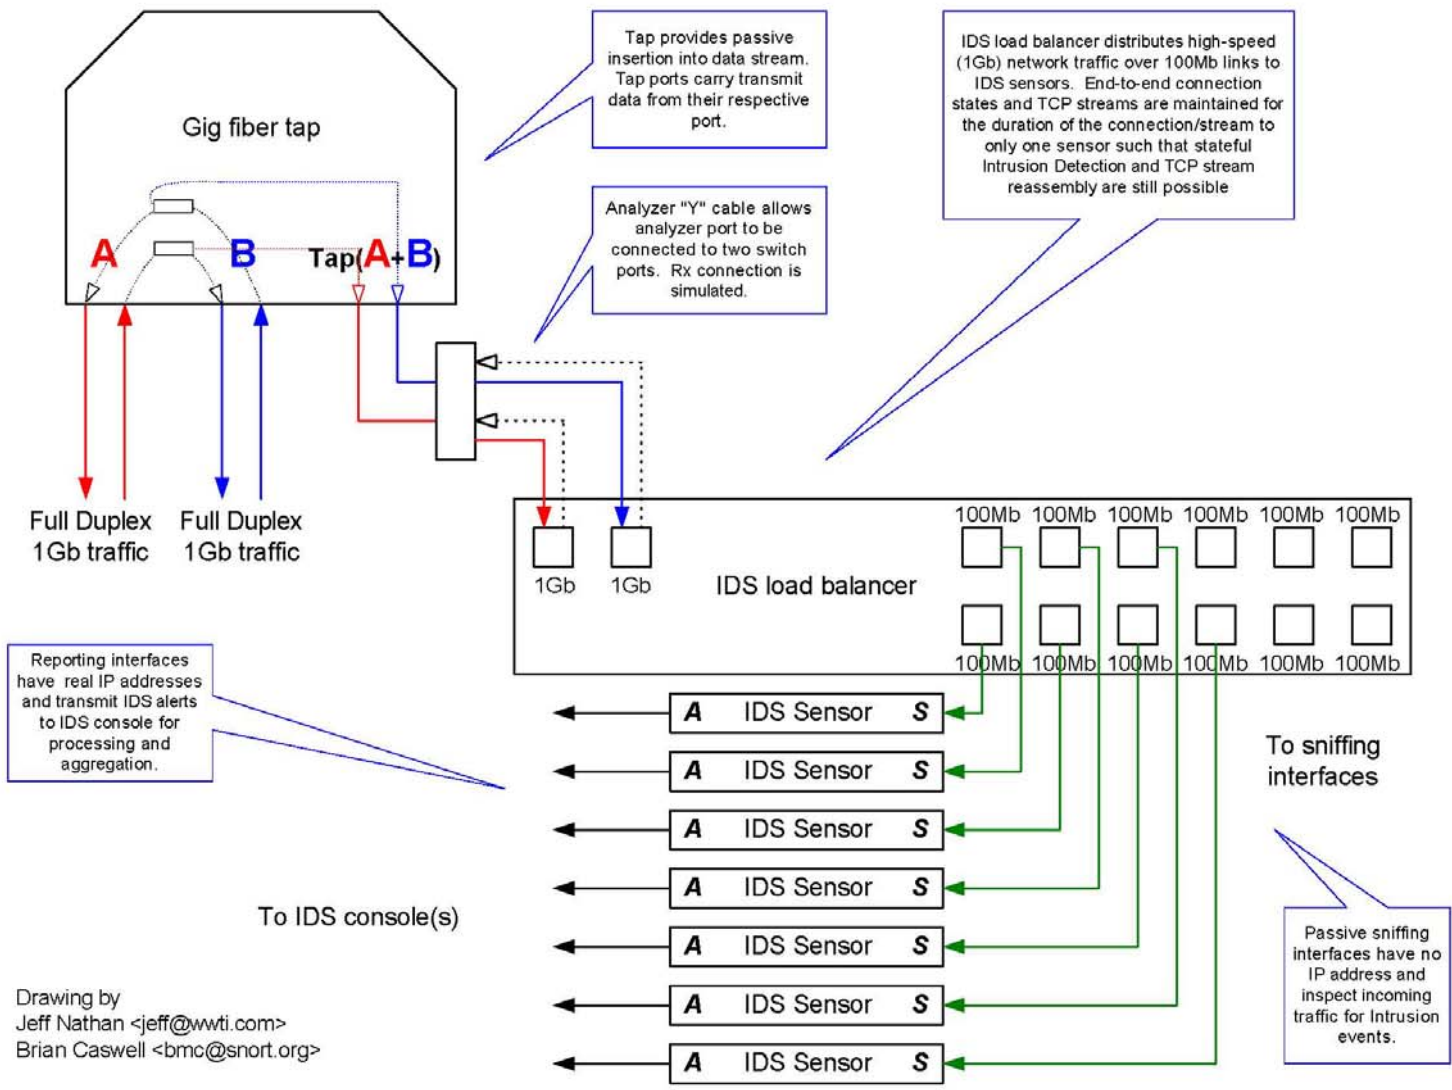

Network Tap Diagrams

By Jeff Nathan and Brian Caswell

Drawing by
 Jeff Nathan <jeff@wwti.com>
 Brian Caswell <bmc@snort.org>

Network Tap Diagrams

By Jeff Nathan and Brian Caswell

Drawing by
 Jeff Nathan <jeff@wwti.com>
 Brian Caswell <bmc@snort.org>

Network Tap Diagrams

By Jeff Nathan and Brian Caswell

Drawing by
 Jeff Nathan <jeff@wwti.com>
 Brian Caswell <bmc@snort.org>