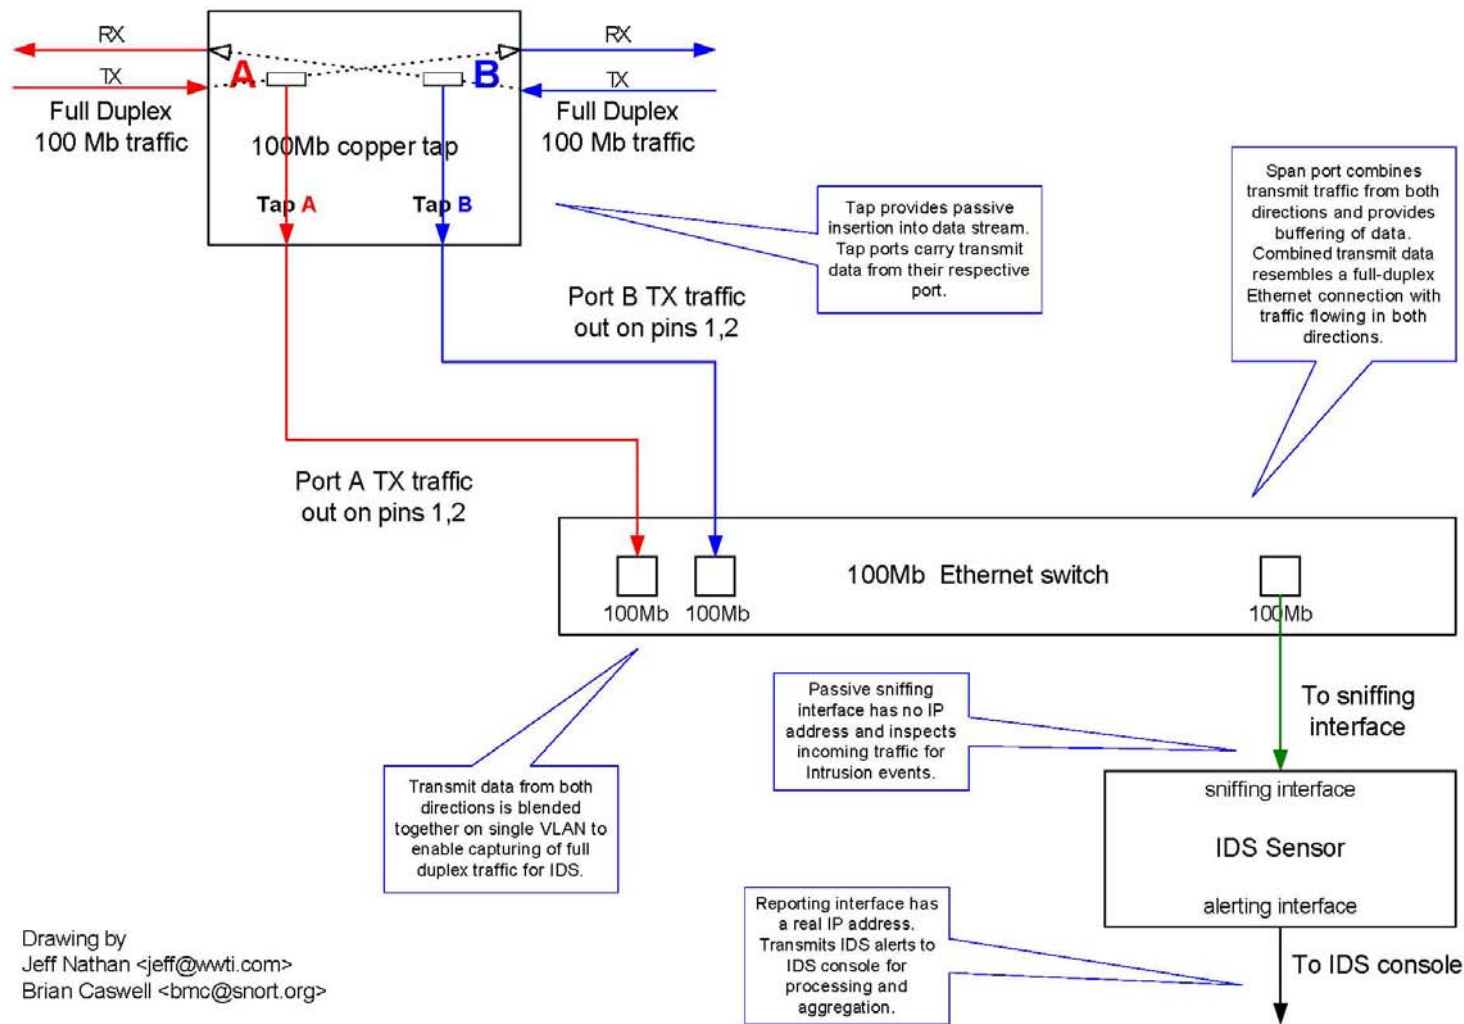

Network Tap Diagrams

By Jeff Nathan and Brian Caswell

Drawing by
 Jeff Nathan <jeff@wwti.com>
 Brian Caswell <bmc@snort.org>

Network Tap Diagrams

By Jeff Nathan and Brian Caswell

Drawing by
 Jeff Nathan <jeff@wwti.com>
 Brian Caswell <bmc@snort.org>

Network Tap Diagrams

By Jeff Nathan and Brian Caswell

Drawing by
 Jeff Nathan <jeff@wwti.com>
 Brian Caswell <bmc@snort.org>