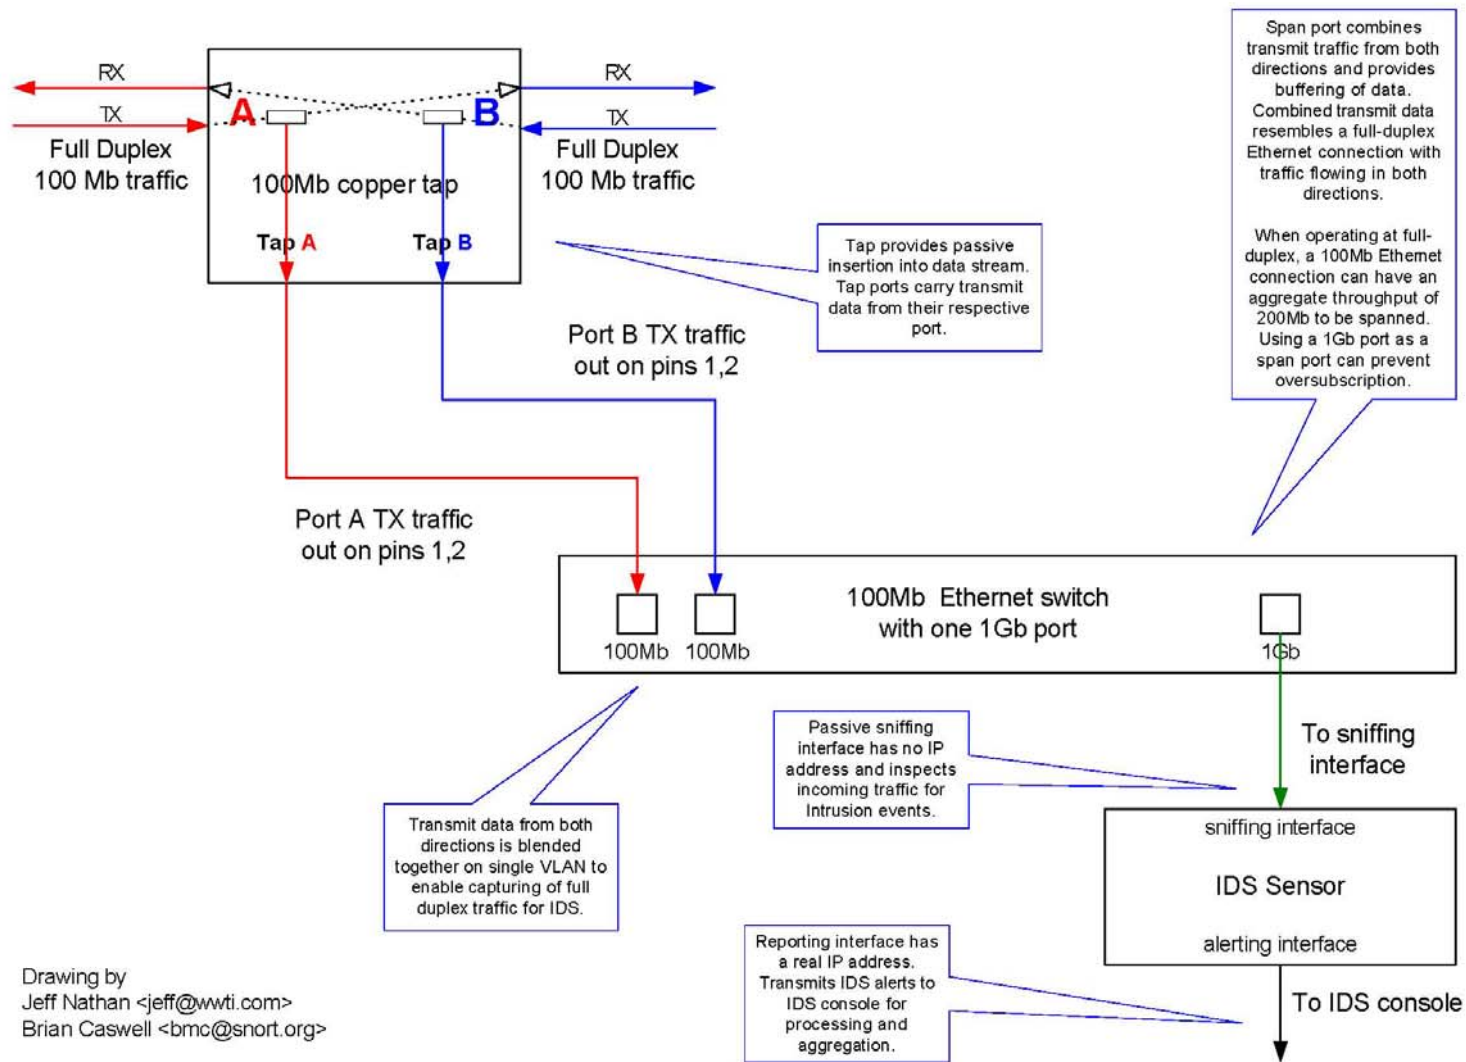

Network Tap Diagrams

By Jeff Nathan and Brian Caswell

Drawing by
 Jeff Nathan <jeff@wwti.com>
 Brian Caswell <bmc@snort.org>

Network Tap Diagrams

By Jeff Nathan and Brian Caswell

Drawing by
 Jeff Nathan <jeff@wwti.com>
 Brian Caswell <bmc@snort.org>

Network Tap Diagrams

By Jeff Nathan and Brian Caswell

Drawing by
 Jeff Nathan <jeff@wwti.com>
 Brian Caswell <bmc@snort.org>